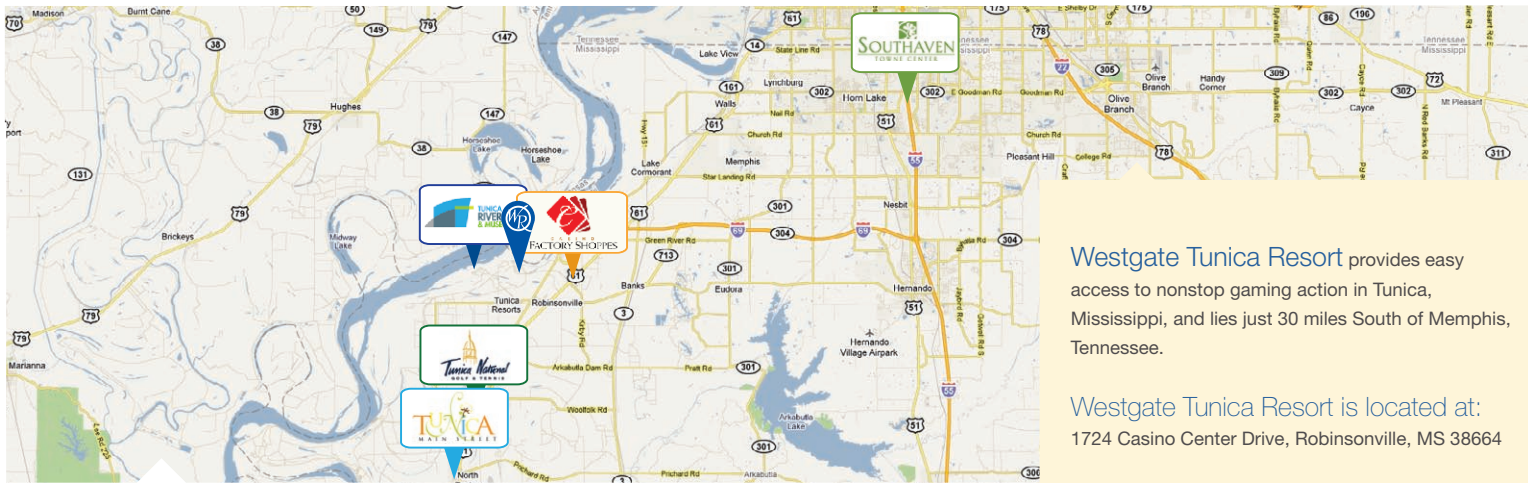

Resort Facts: Westgate Tunica Resort

- Location**
Robinsonville, Mississippi
- Last Renovation**
We are always renovating and upgrading our rooms and constructing new buildings.
- Nearest Attractions**
Casino Factory Shoppes – 0.5 mile
Tunica RiverPark – 2 miles
Tunica Queen – 2 miles
Tunica National Golf Course – 2.5 miles

Westgate Tunica Resort

Robinsonville Area Points of Interest & Attractions

Westgate Tunica Resort provides easy access to nonstop gaming action in Tunica, Mississippi, and lies just 30 miles South of Memphis, Tennessee.

Westgate Tunica Resort is located at:
1724 Casino Center Drive, Robinsonville, MS 38664

Attractions

- Tunica RiverPark – 2 miles
- Tunica Queen – 2 miles
- Tunica National Golf Course – 2.5 miles
- Downtown Tunica – 14 miles
- Tunica Museum – 14 miles

Shopping

- Casino Factory Shoppes – 0.5 mile
- Southaven Towne Center – 19 miles

Robinsonville Area & Directions

How to get to Westgate Tunica Resort

From Memphis International Airport:

Travel North toward Winchester Road. Turn left onto Airport Exit. Take the West Winchester Road ramp. Merge onto Winchester Road, which turns into East Mitchell Road. Turn left onto U.S. 61 South/South 3rd Street. Continue to follow U.S. 61 South. Take a slight right onto Casino Center Drive. Westgate Tunica Resort will be approximately 3 miles ahead.