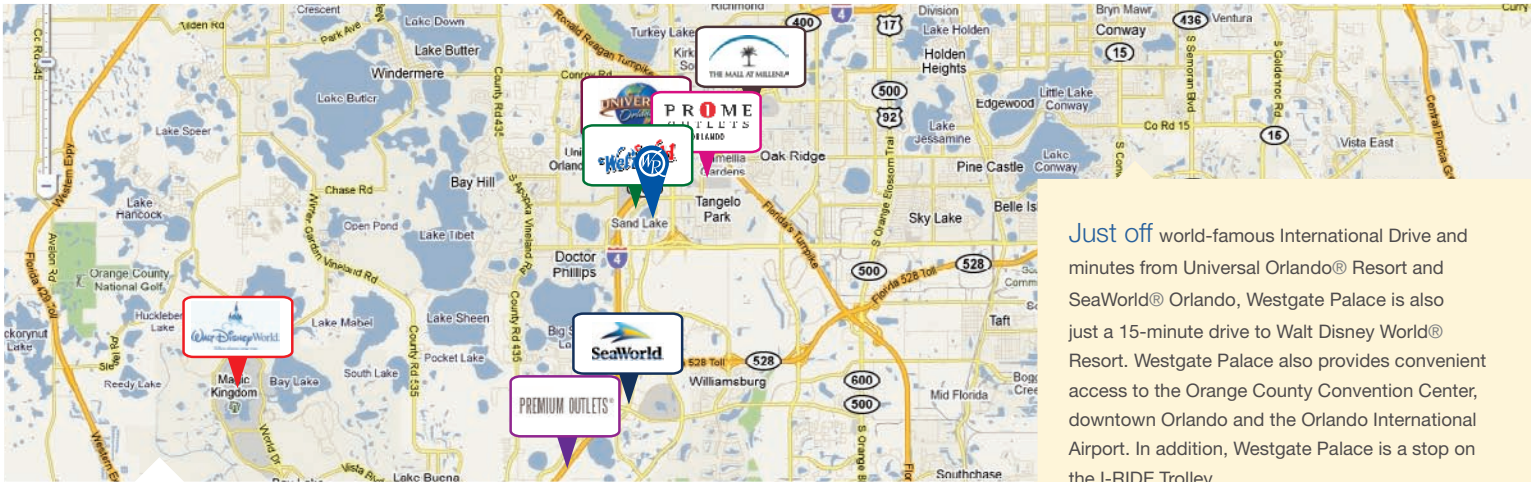

Resort Facts: Westgate Palace

Location

Orlando, Florida

Last Renovation

We are always renovating and upgrading our rooms and constructing new buildings.

Nearest Attractions

Walt Disney World® Resort – 13 miles
Universal Orlando® Resort – 1 mile
SeaWorld® Orlando – 5 miles
Aquatica – 5 miles
Wet 'n' Wild® Water Park – 0.6 mile
Fun Spot Action Park – 1.5 miles
Gatorland – 11.5 miles

Westgate Activities Program

Whether you are young, or young at heart, the Westgate Activities Program is designed for everyone. Take a moment to review the resort activity schedule and plan to spend your day with us. These activities are located at Westgate Lakes Resort & Spa, which lies less than 4 miles away from Westgate Palace. So come join us poolside for all the fun!

Just off world-famous International Drive and minutes from Universal Orlando® Resort and SeaWorld® Orlando, Westgate Palace is also just a 15-minute drive to Walt Disney World® Resort. Westgate Palace also provides convenient access to the Orange County Convention Center, downtown Orlando and the Orlando International Airport. In addition, Westgate Palace is a stop on the I-RIDE Trolley.

Westgate Palace is located at:
6145 Carrier Drive, Orlando, Florida 32819

Attractions

- Wet 'n' Wild® Water Park – less than 1 mile
- Universal Orlando® Resort – 1 mile
- SeaWorld® Orlando – 5 miles
- Walt Disney World® Resort – 13 miles
- Aquatica – 5 miles
- Fun Spot Action Park – 1.5 miles
- Gatorland – 11.5 miles